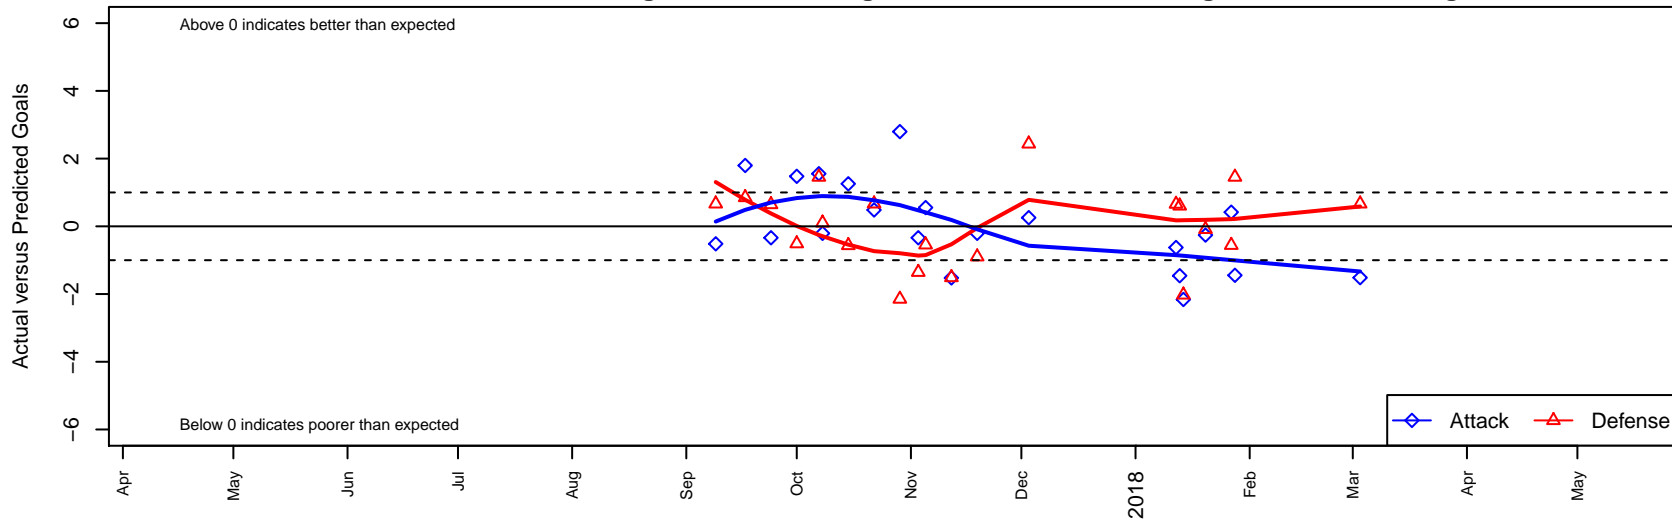

## Seattle United Copa B01

Seattle United  
 Seattle, WA  
 B01 total strength=1817  
 attack=48.39 defense=23.76  
 fall league = RCL B01 Div 1  
 notes= Black 2015

alt names used:  
 Seattle United 01 Copa (WA)  
 Seattle United B01 Copa A  
 Seattle United B01 Copa A  
 Seattle United B01 Copa A (WA)

Venues played:  
 2017 RCL B01 Div 1  
 2017 FWRL NW B01  
 2017 WYS Championship B01

**Seattle United Copa B01**  
 Dots are actual minus expected GF (blue circles) and GA (red triangles).  
 Blue line is smoothed change in attack strength. Red is smoothed change in defense strength.

**attack and defense variance (black dot)  
relative to other teams  
and top 10 in region**

**attack and defense rating  
relative to others at age  
and all opponents in last 13 months**

**Performance relative to 13 month average**