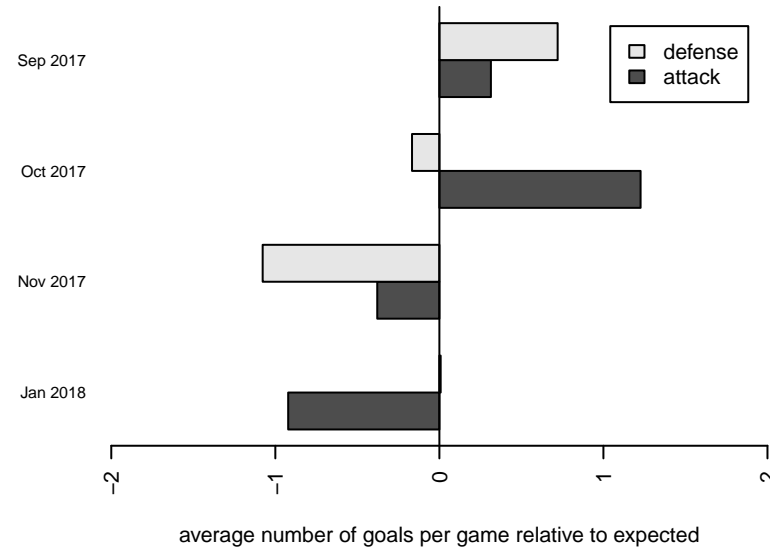

Performance relative to 13 month average