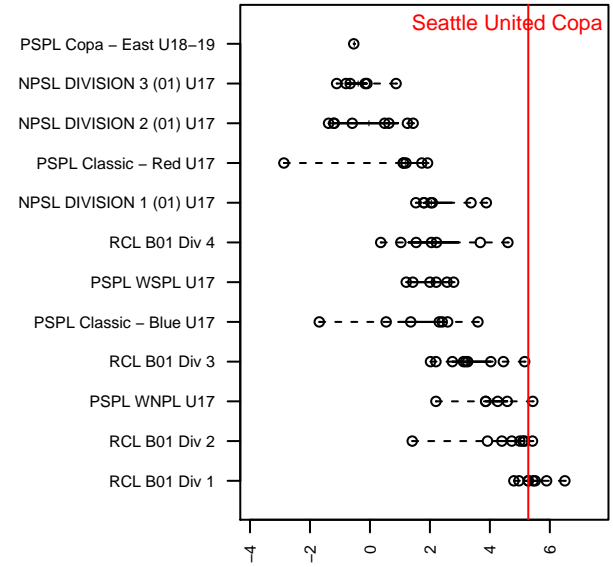

## Seattle United Copa B01

Seattle United  
 Seattle, WA  
 B01 total strength=1817  
 attack=48.39 defense=23.76  
 fall league = RCL B01 Div 1  
 notes= Black 2015

alt names used:  
 Seattle United 01 Copa (WA)  
 Seattle United B01 Copa A  
 Seattle United B01 Copa A  
 Seattle United B01 Copa A (WA)

Venues played:  
 2017 RCL B01 Div 1  
 2017 FWRL NW B01  
 2017 WYS Championship B01

**Seattle United Copa B01**  
 Dots are actual minus expected GF (blue circles) and GA (red triangles).  
 Blue line is smoothed change in attack strength. Red is smoothed change in defense strength.

**attack and defense variance (black dot)  
relative to other teams  
and top 10 in region**

**attack and defense rating  
relative to others at age  
and all opponents in last 13 months**

**Performance relative to 13 month average**